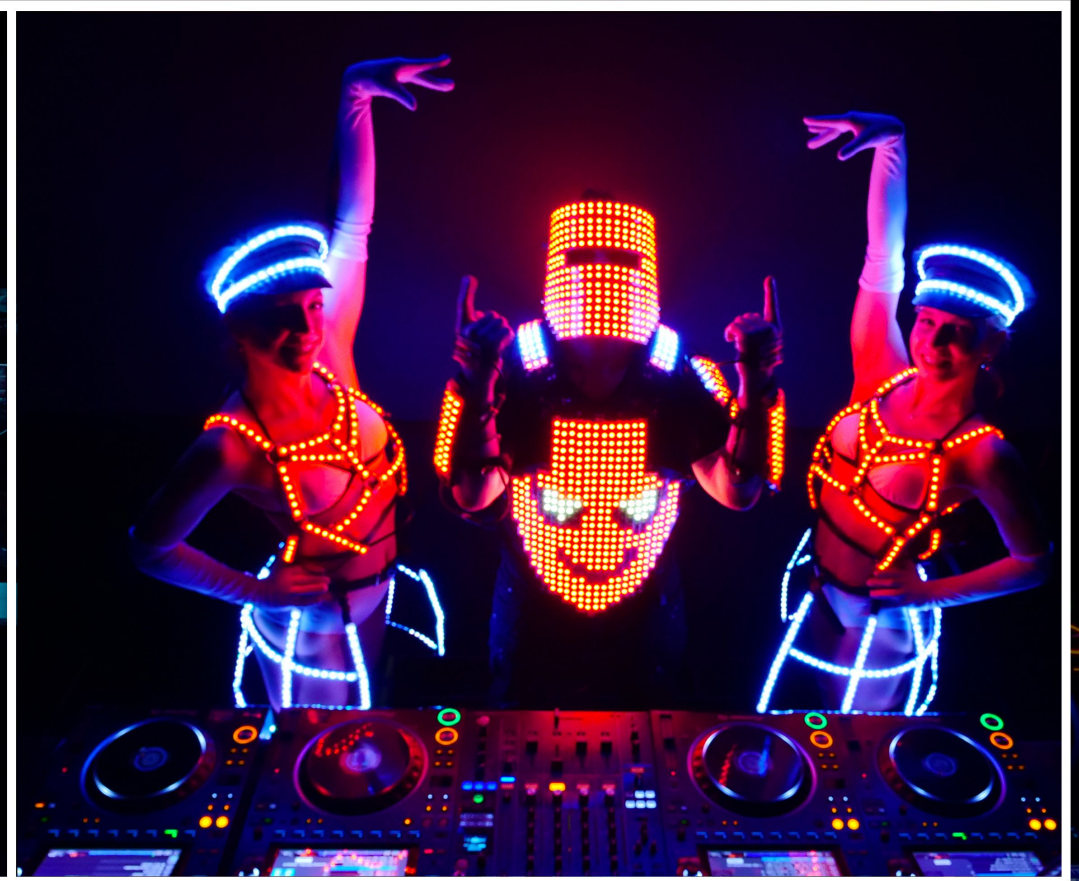

NEW SHOW PREMIERE IN DUBAI 2023